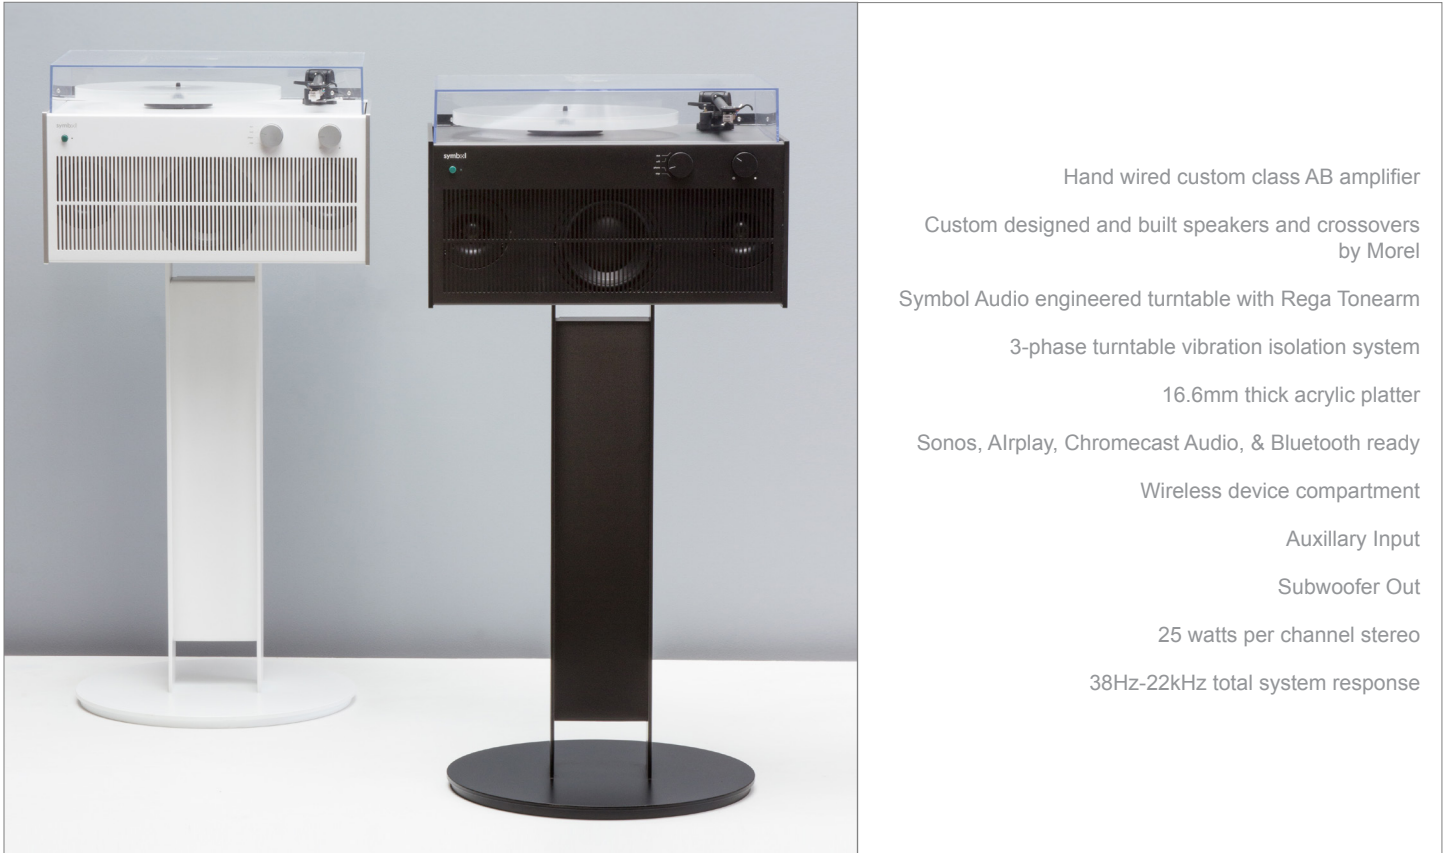

MODERN RECORD PLAYER

MSRP - starting at \$3,295

- Hand wired custom class AB amplifier
- Custom designed and built speakers and crossovers by Morel
- Symbol Audio engineered turntable with Rega Tonearm
- 3-phase turntable vibration isolation system
- 16.6mm thick acrylic platter
- Sonos, Airplay, Chromecast Audio, & Bluetooth ready
- Wireless device compartment
- Auxillary Input
- Subwoofer Out
- 25 watts per channel stereo
- 38Hz-22kHz total system response

The Modern Record Player, a first-of-its-kind audiophile quality record player with upgradable wireless capability. The Modern Record Player is the perfect setup for current music collections combining a traditional record player with the latest streaming technology in a single package. Designed and constructed with the same impeccable attention to quality craftsmanship that is the hallmark of the Symbol brand, the Modern Record Player redefines high-fidelity vinyl playback on a tabletop scale. When paired with the custom designed stand the Modern Record Player adds a sculptural element to any room.